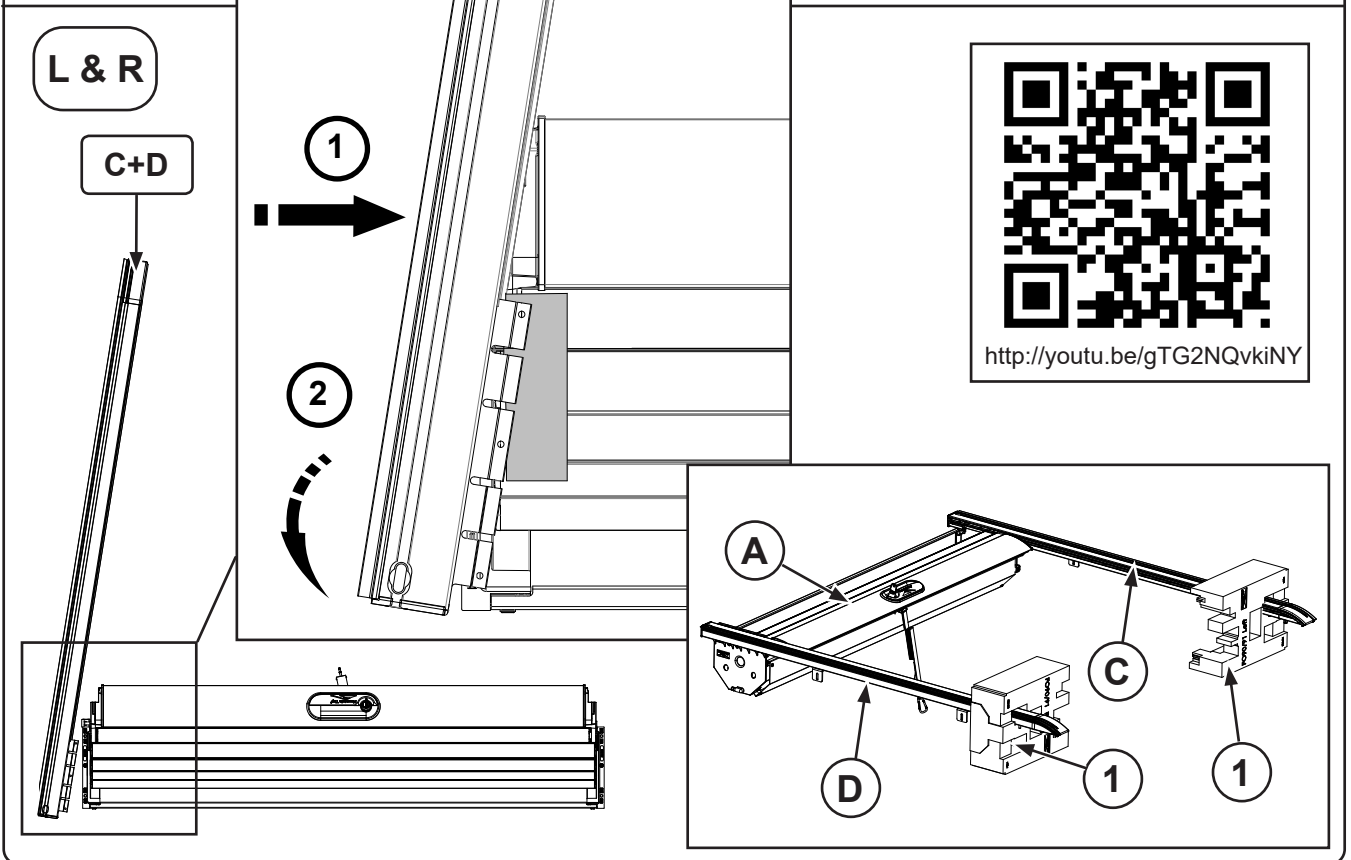

Ford Wildtrak

Mountain Top Roll

Installation Instructions